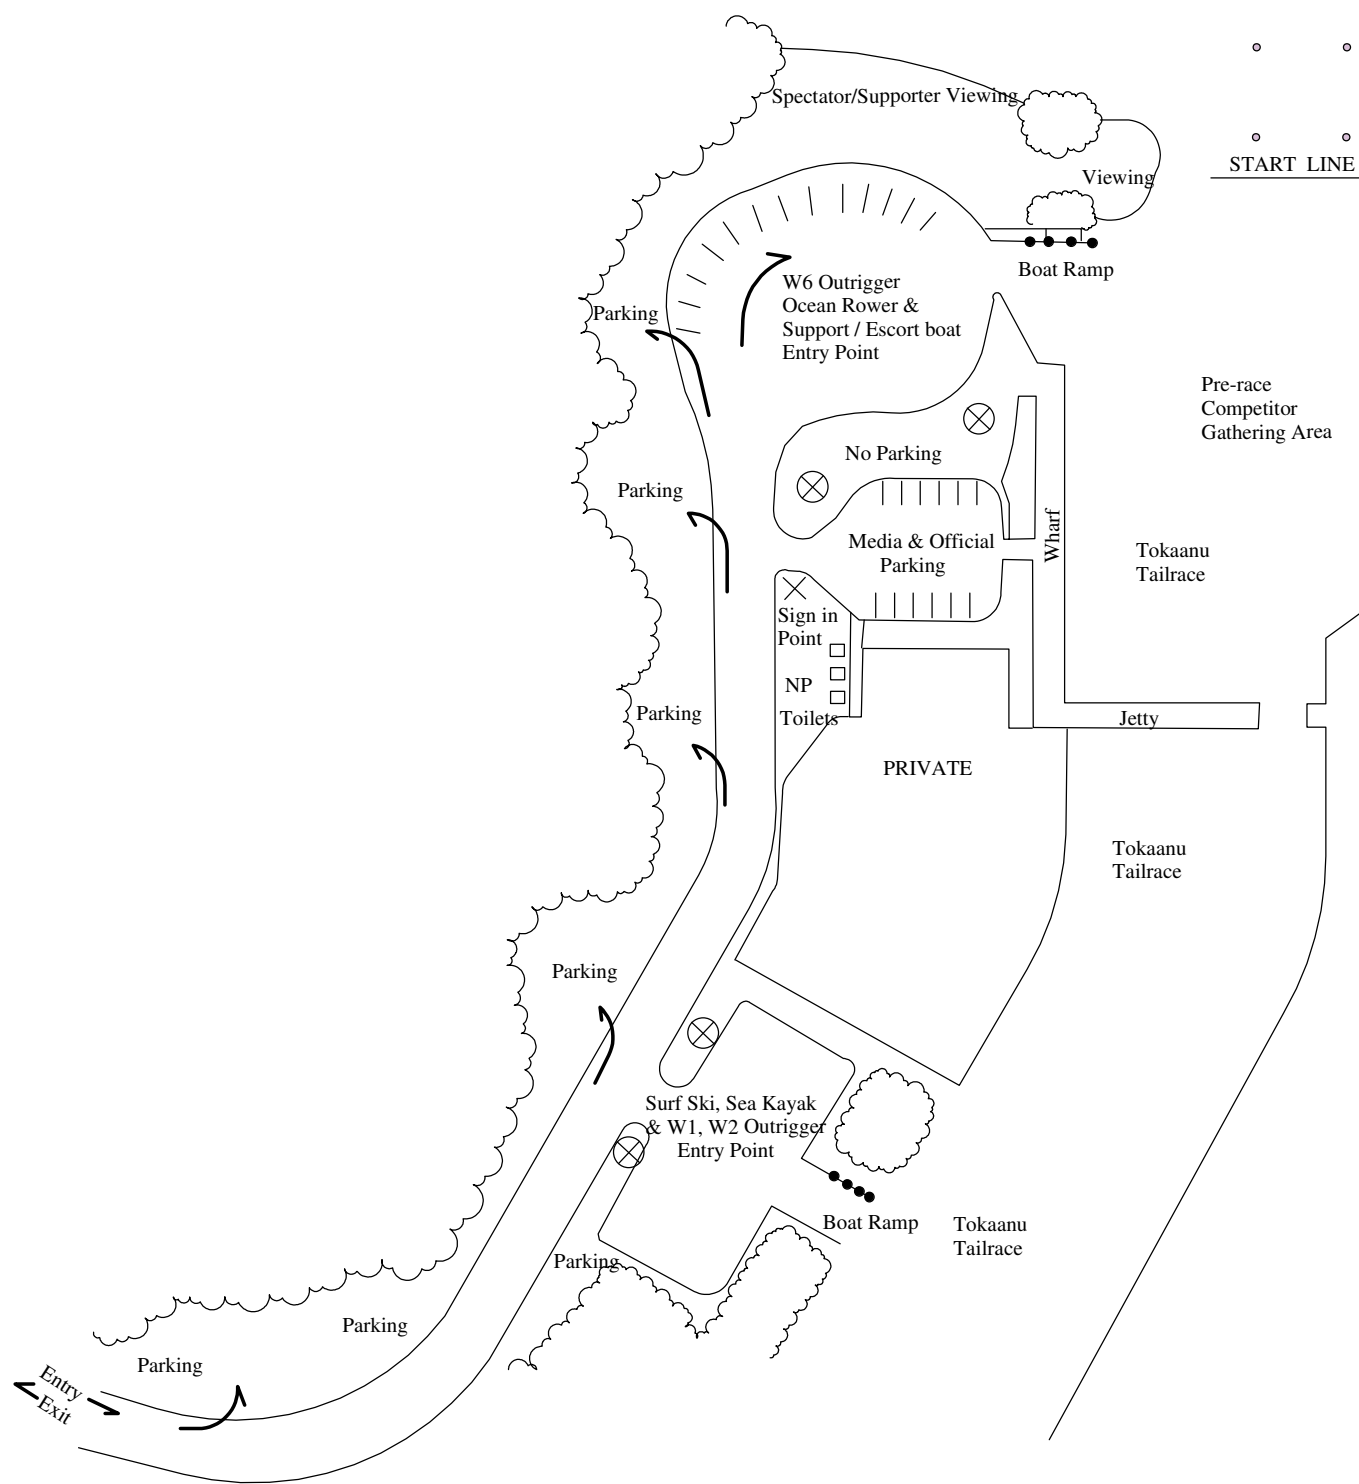

# START

MAP NOT TO SCALE

LAKE TAUPO  
Support / Escort Boat  
Gathering Area

Tokaanu Bay

START LINE

TOKAANU BOAT RAMP, TOKAANU WHARF ROAD, OFF SH41 TOKAANU